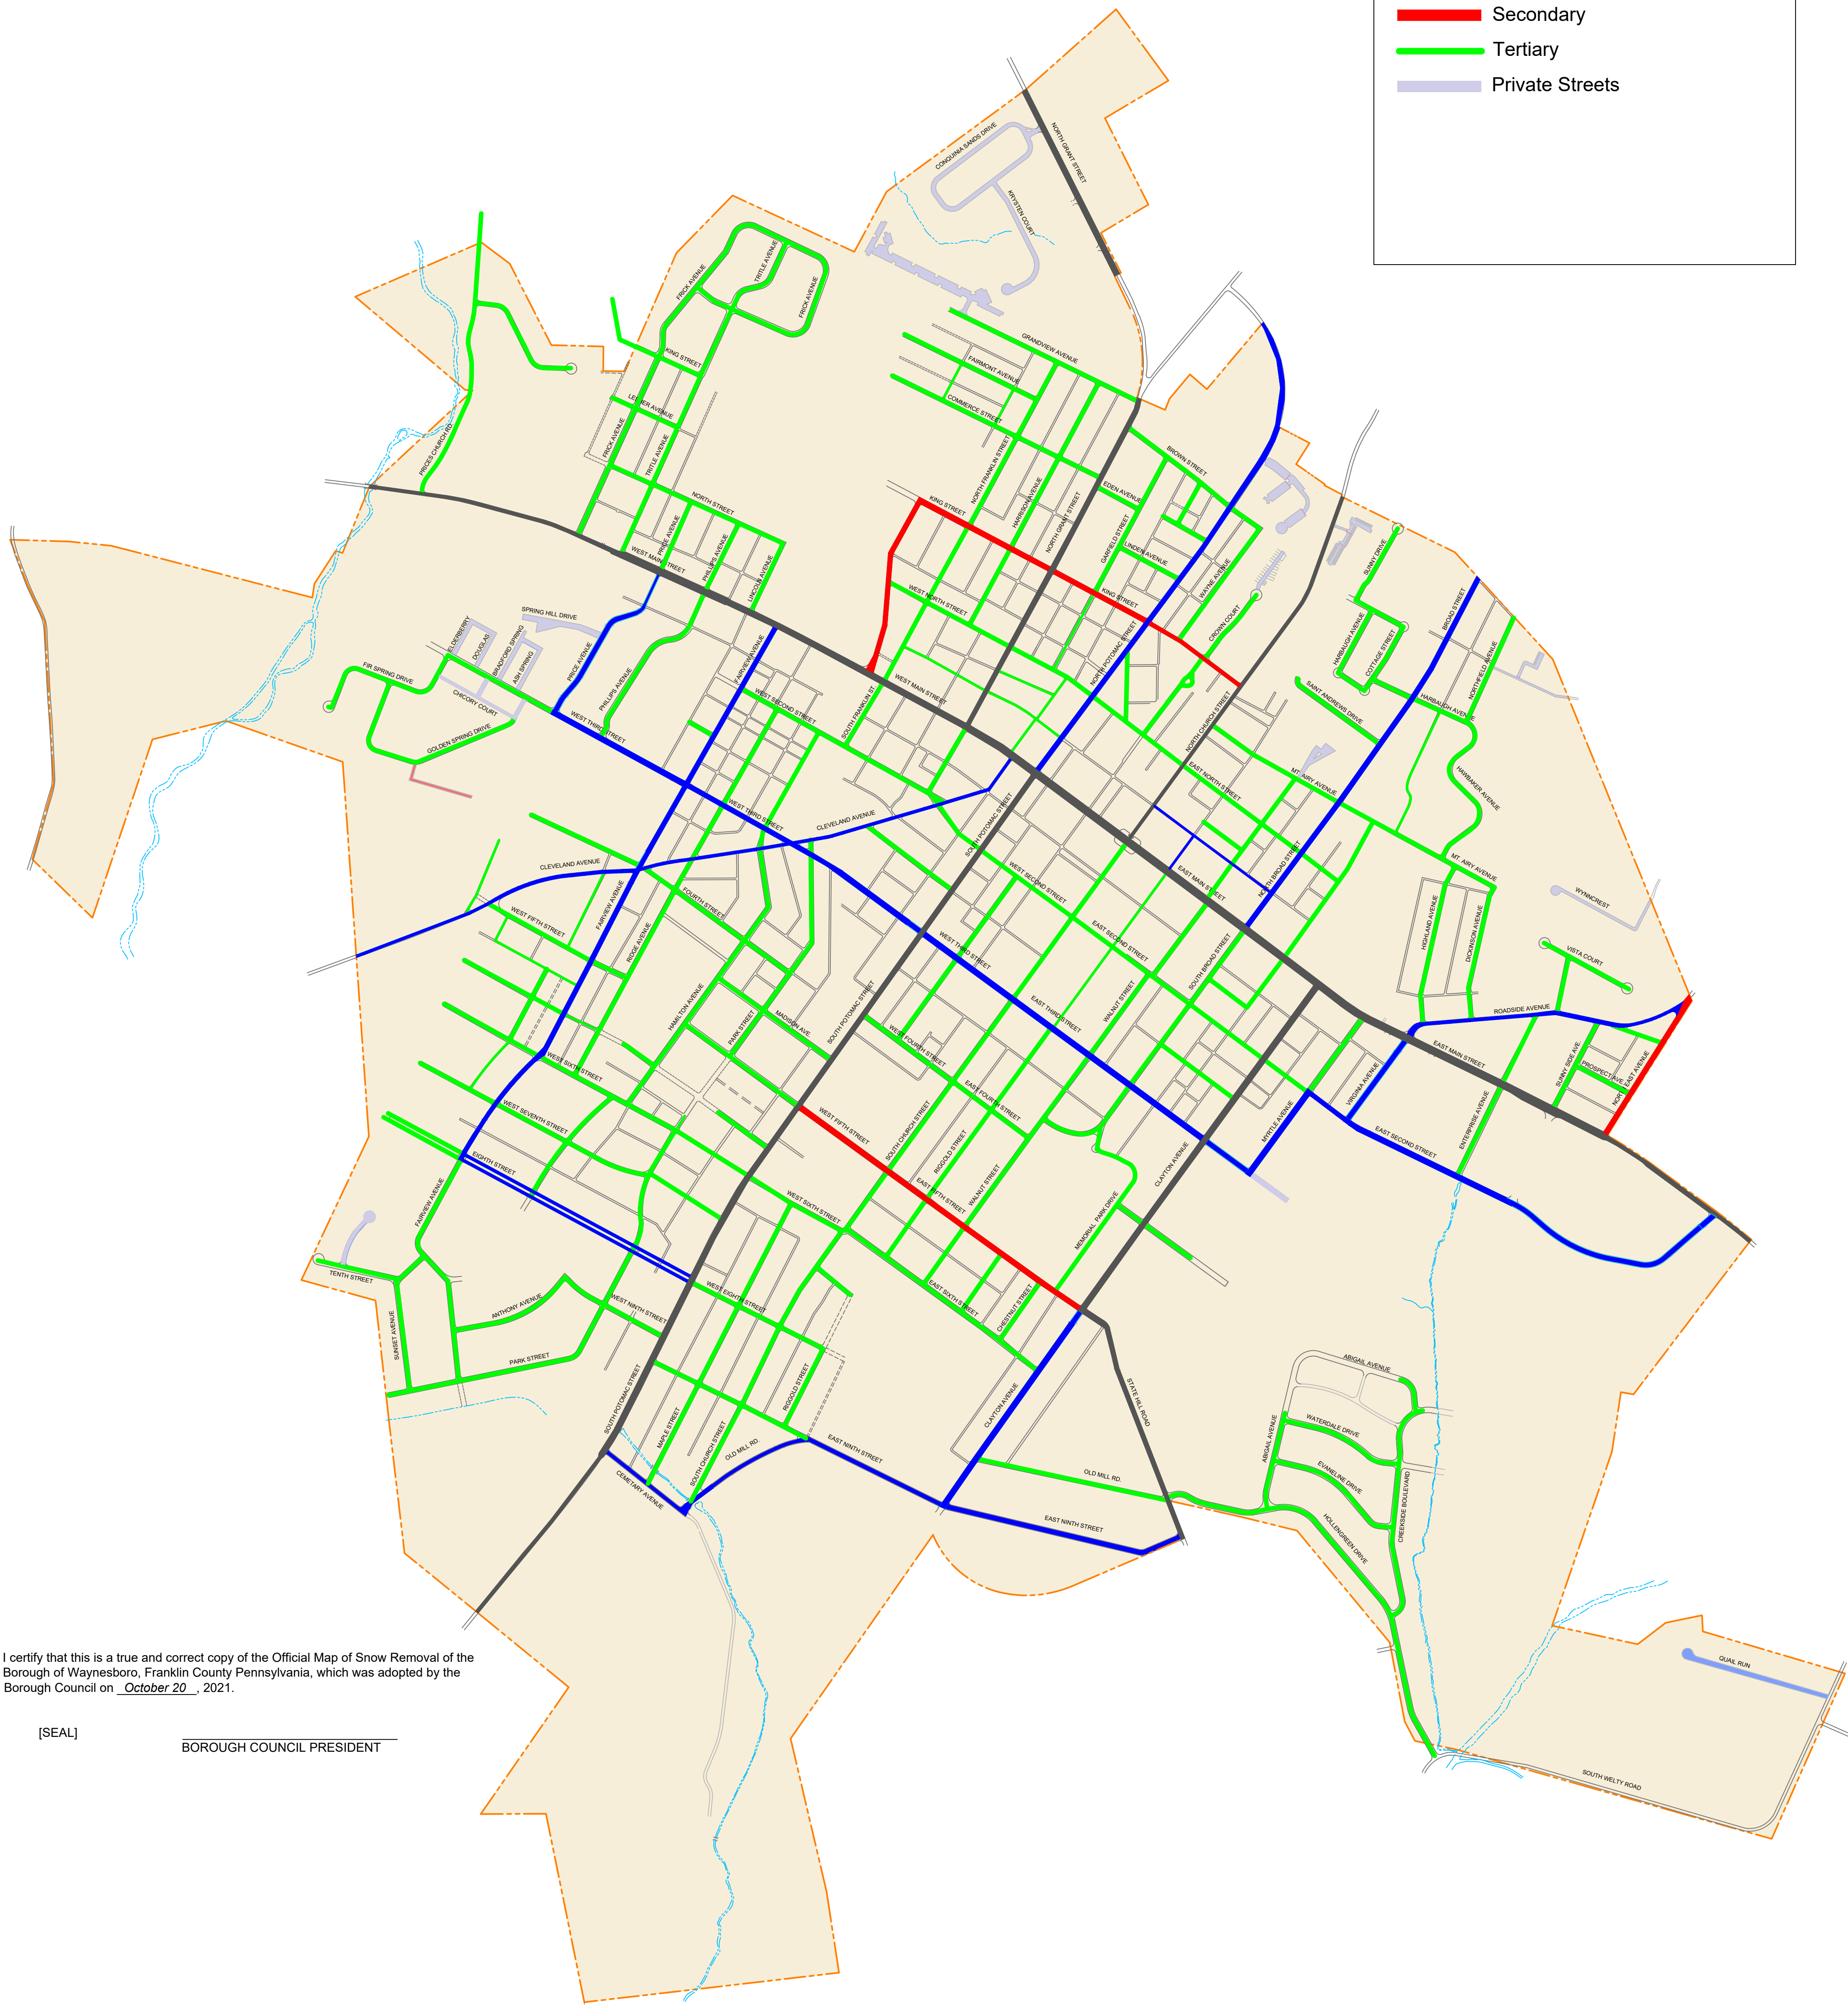

Winter Storm Response Map Borough of Waynesboro Franklin County, Pennsylvania

Legend

- Unimproved Street / Alley
- Borough Streets / Alley
- State Roads
- Primary
- Secondary
- Tertiary
- Private Streets

I certify that this is a true and correct copy of the Official Map of Snow Removal of the Borough of Waynesboro, Franklin County Pennsylvania, which was adopted by the Borough Council on October 20, 2021.

[SEAL] _____
BOROUGH COUNCIL PRESIDENT

THE OFFICIAL MAP OF WINTER STORM RESPONSE OF WAYNESBORO, FRANKLIN COUNTY IS LOCATED AT BOROUGH HALL.