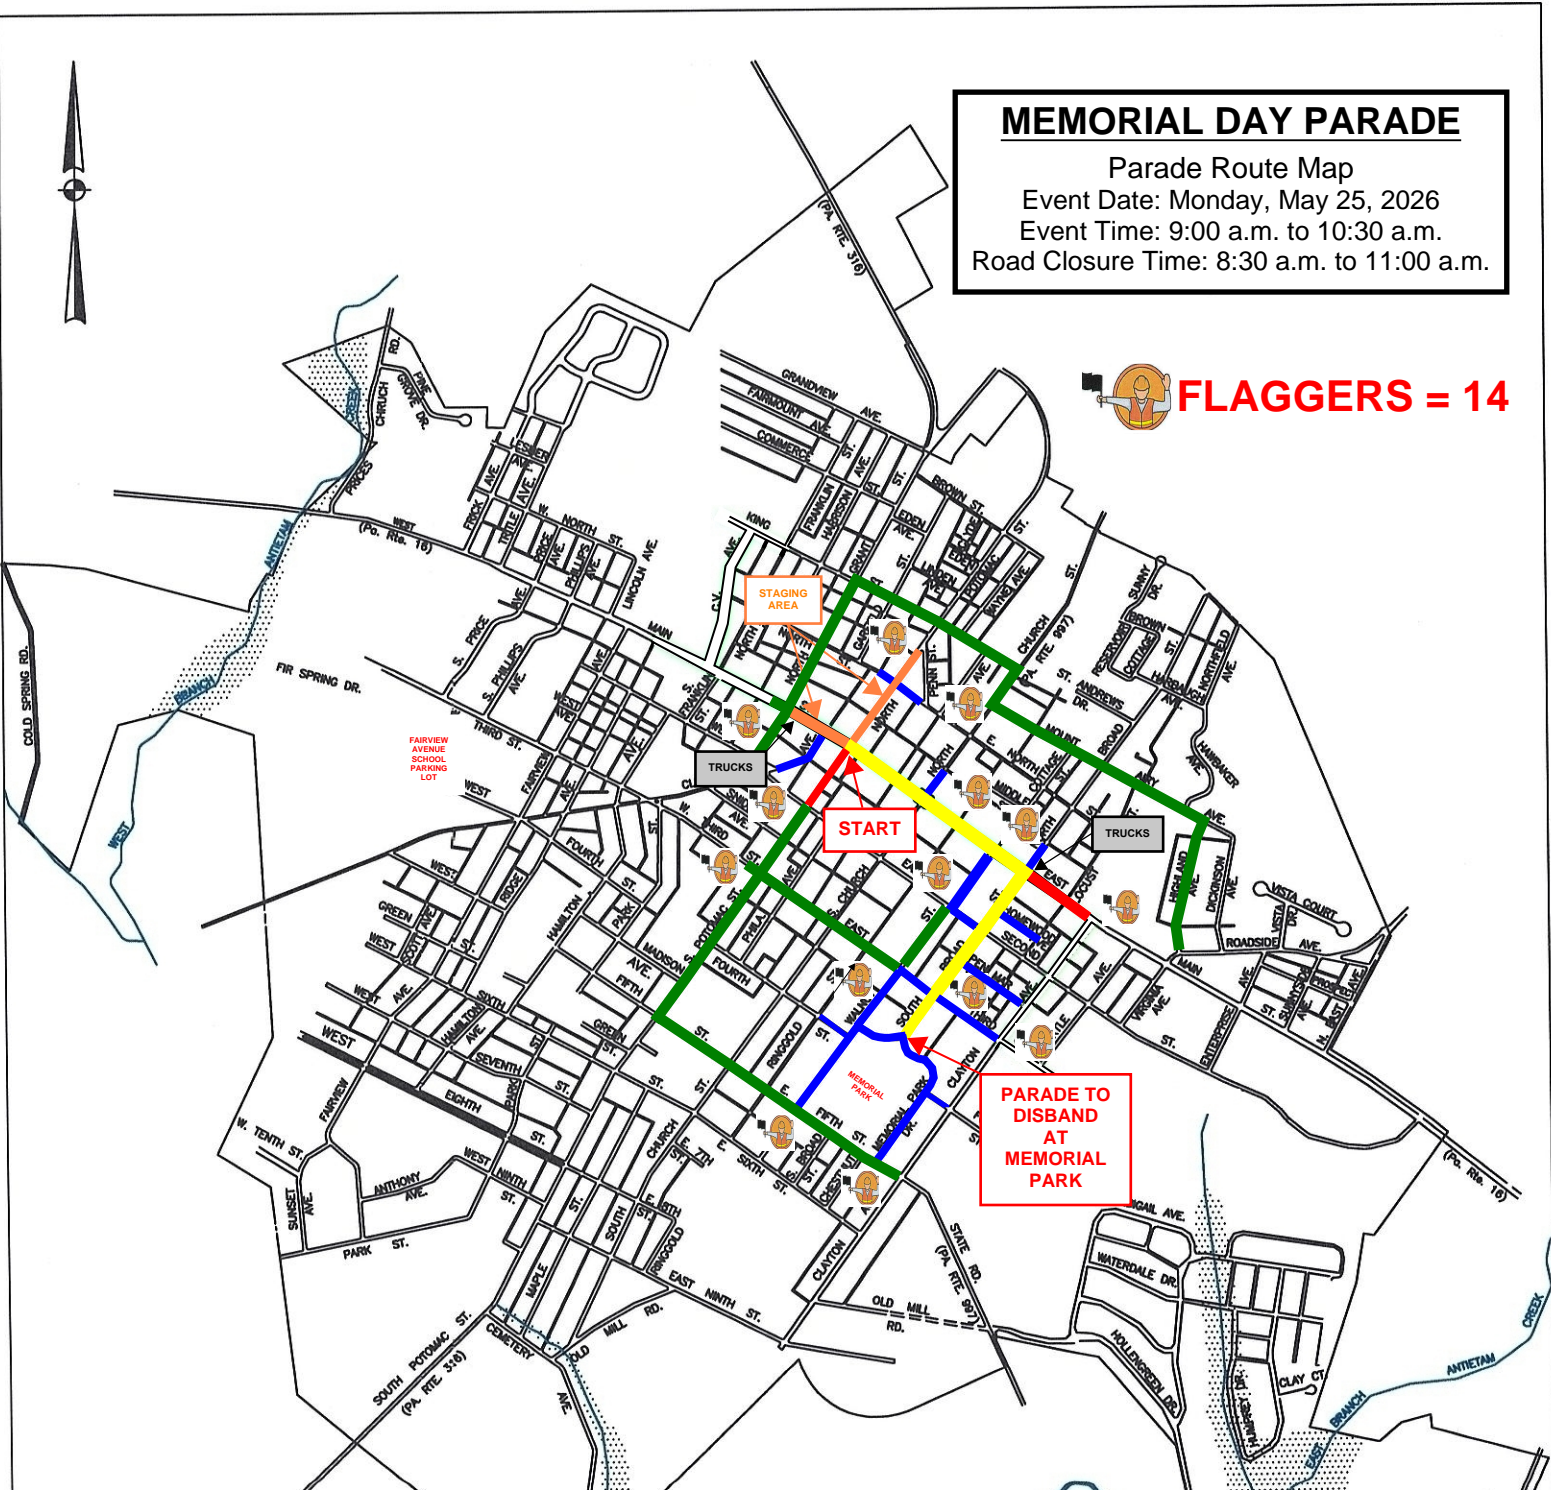

MEMORIAL DAY PARADE

Parade Route Map

Event Date: Monday, May 25, 2026

Event Time: 9:00 a.m. to 10:30 a.m.

Road Closure Time: 8:30 a.m. to 11:00 a.m.

FLAGGERS = 14

- PARADE ROUTE 
- PARADE STAGING AREA 
- DETOUR ROUTE 
- STATE ROAD CLOSURE 
- BOROUGH STREET CLOSURE 

BOROUGH OF WAYNESBORO