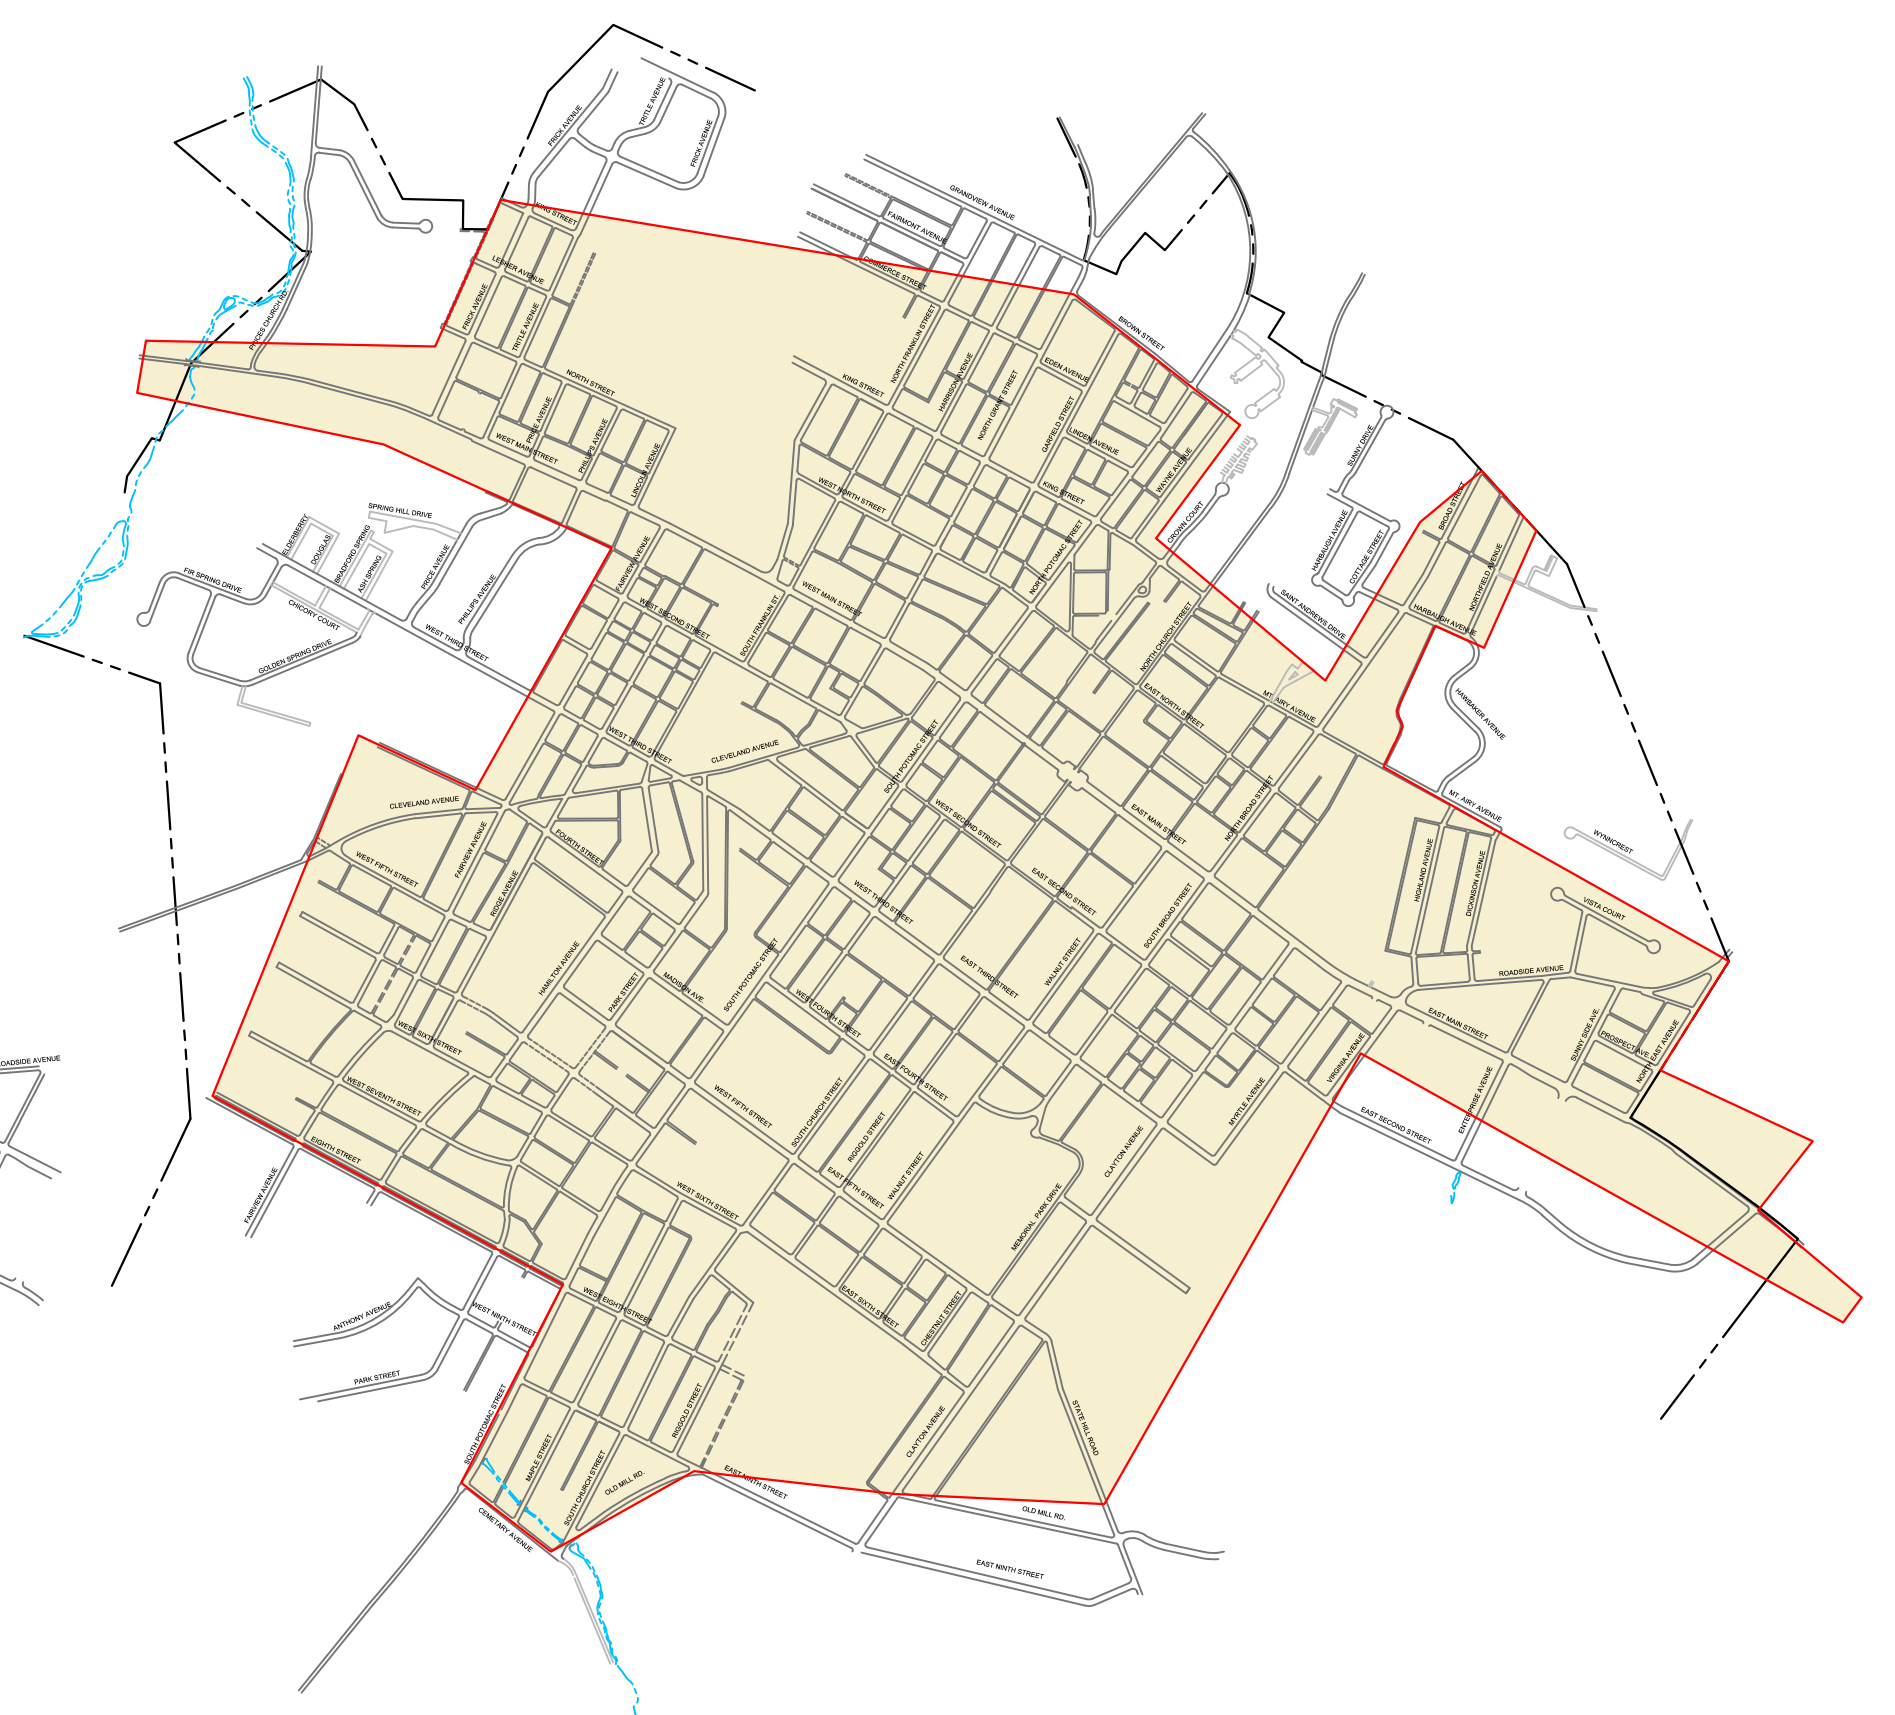

Historical Boundaries Past, Current, and Proposed Borough of Waynesboro Franklin County, Pennsylvania

HISTORICAL BOUNDARY
1886

HISTORICAL BOUNDARY
1957
CURRENT BOUNDARIES

HISTORICAL BOUNDARY
1891

HISTORICAL BOUNDARY
1896

HISTORICAL BOUNDARY
1902

HISTORICAL BOUNDARY
1910

HISTORICAL BOUNDARY
1937

HISTORICAL BOUNDARY
1916

I certify that this is a true and correct copy of the Official Map of Historical Boundaries of the Borough of Waynesboro, Franklin County Pennsylvania, which was adopted by the Borough Council on _____, 2017.