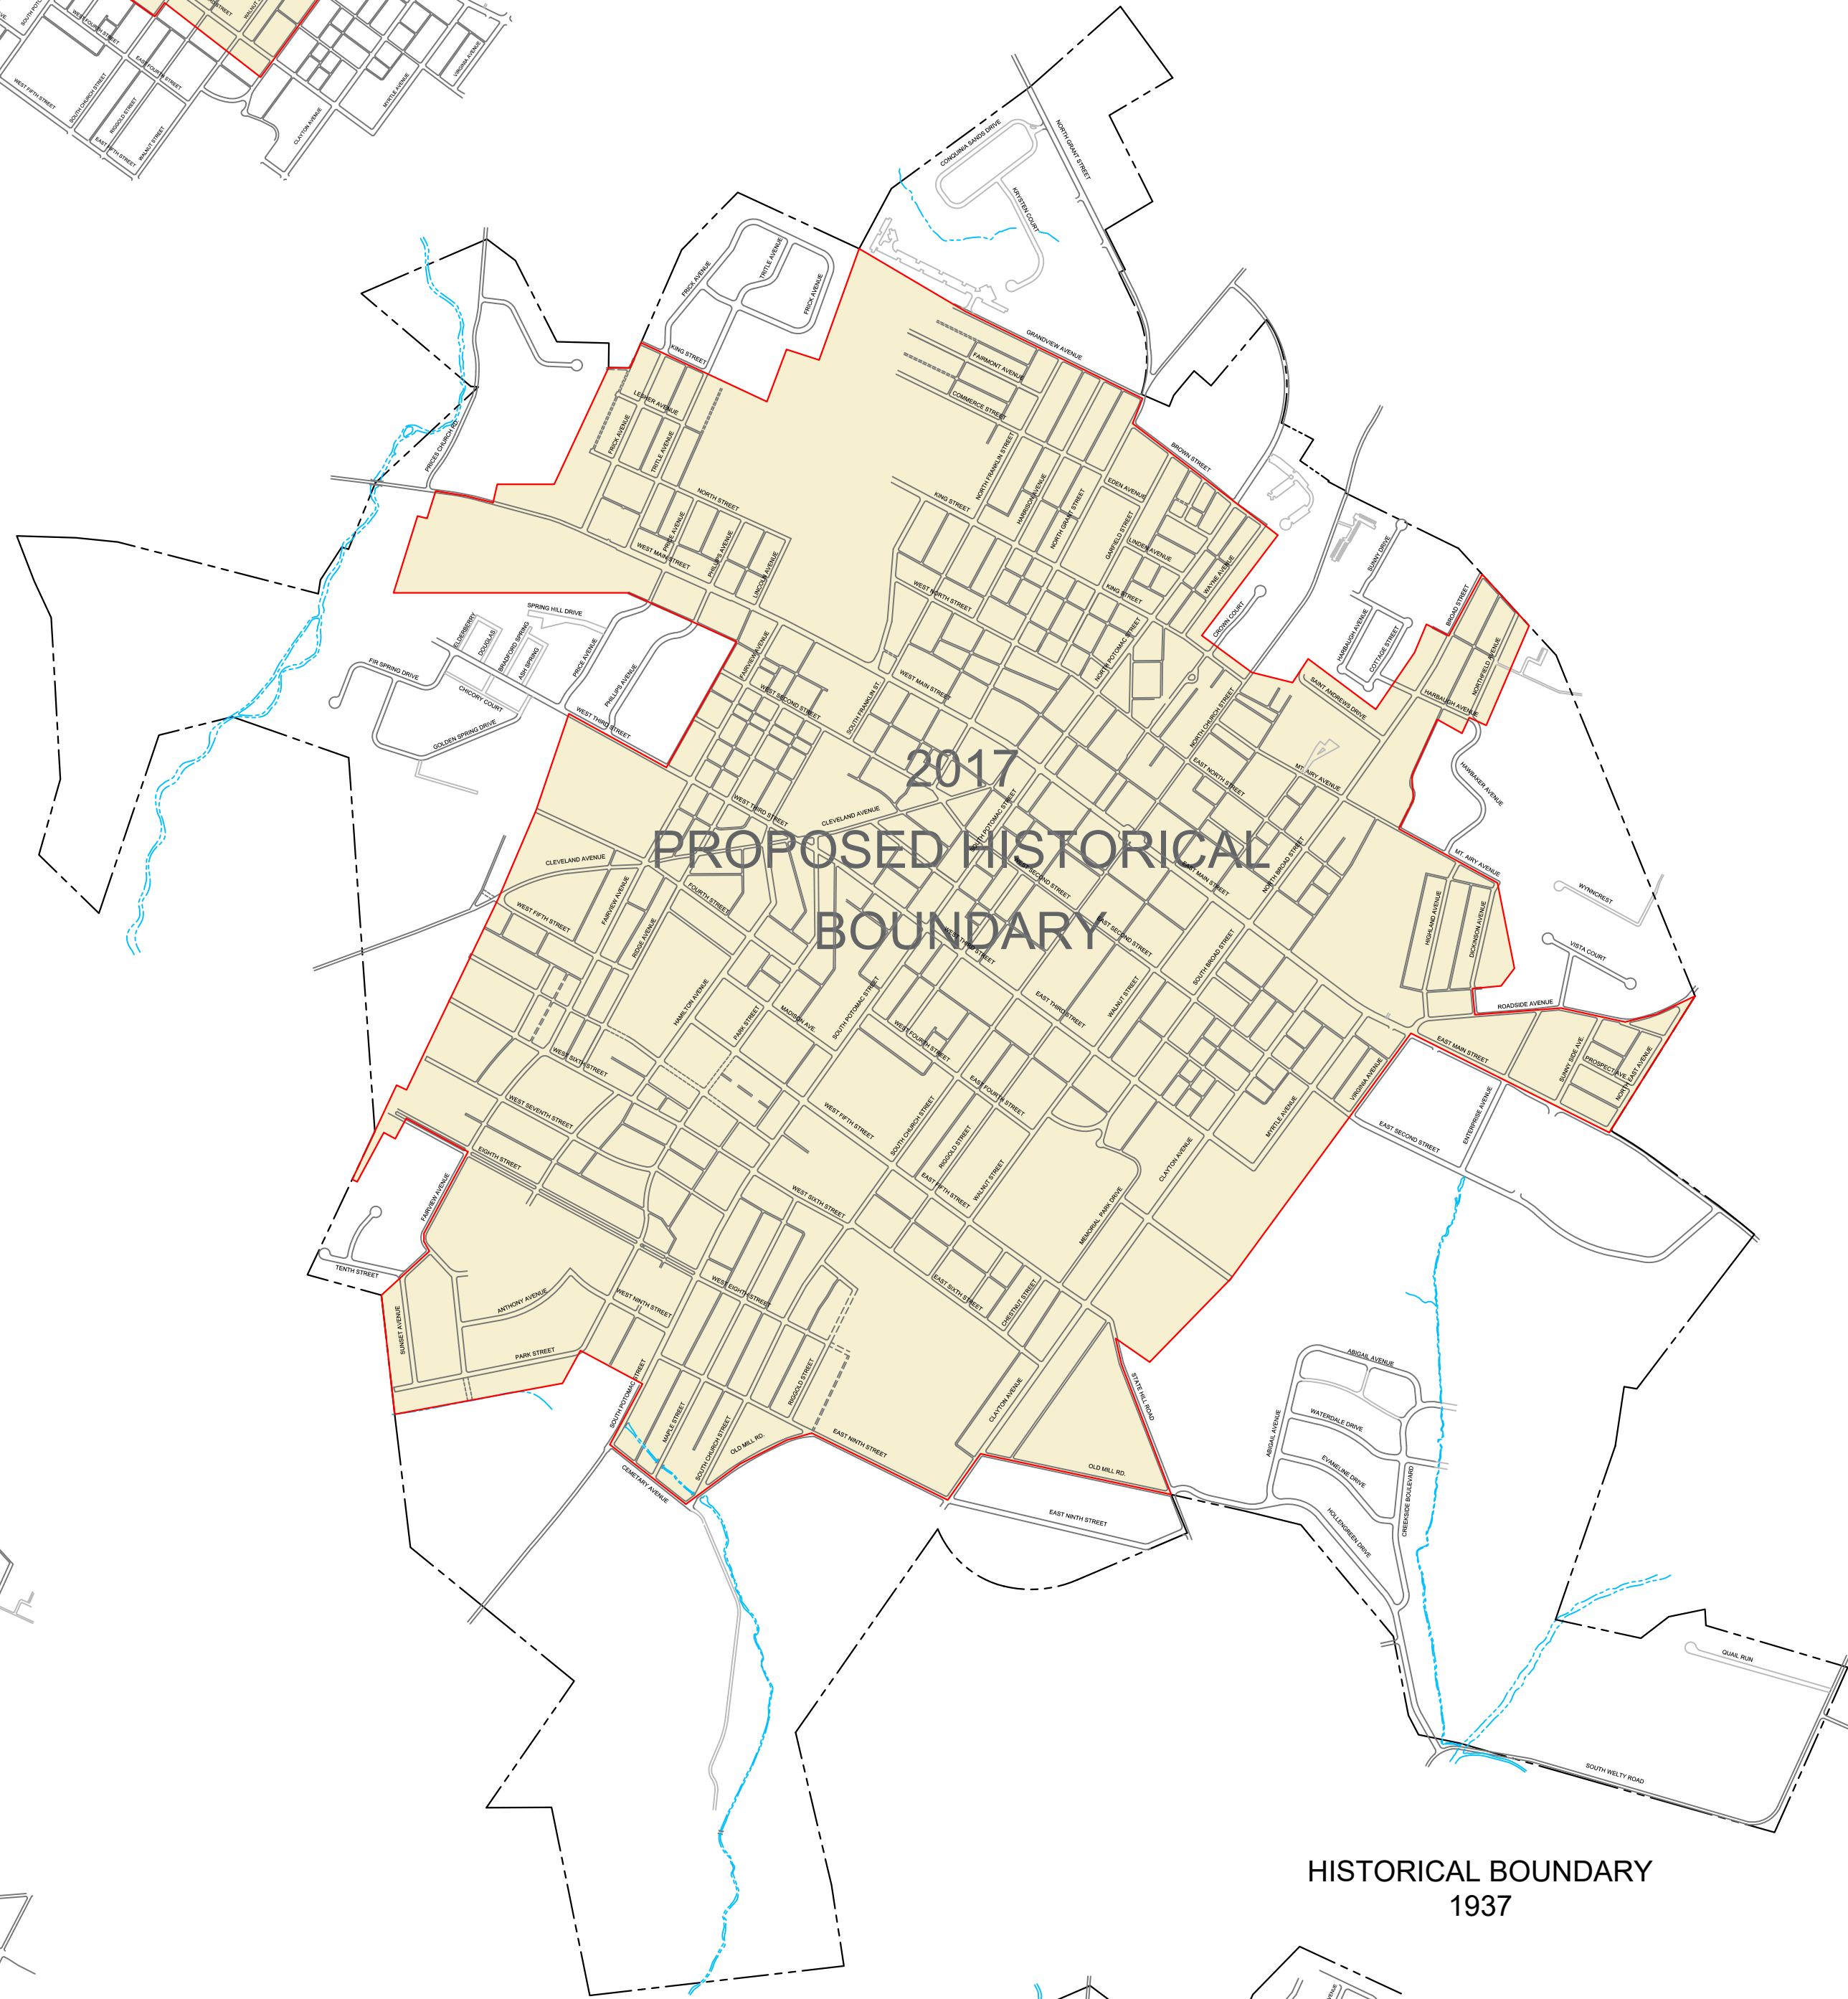

Historical Boundaries Past, Current, and Proposed Borough of Waynesboro Franklin County, Pennsylvania

HISTORICAL BOUNDARY
1886

HISTORICAL BOUNDARY
1957
CURRENT BOUNDARIES

HISTORICAL BOUNDARY
1891

HISTORICAL BOUNDARY
1896

HISTORICAL BOUNDARY
1902

HISTORICAL BOUNDARY
1910

HISTORICAL BOUNDARY
1937

HISTORICAL BOUNDARY
1916

I certify that this is a true and correct copy of the Official Map of Historical Boundaries of the Borough of Waynesboro, Franklin County Pennsylvania, which was adopted by the Borough Council on _____, 2017.