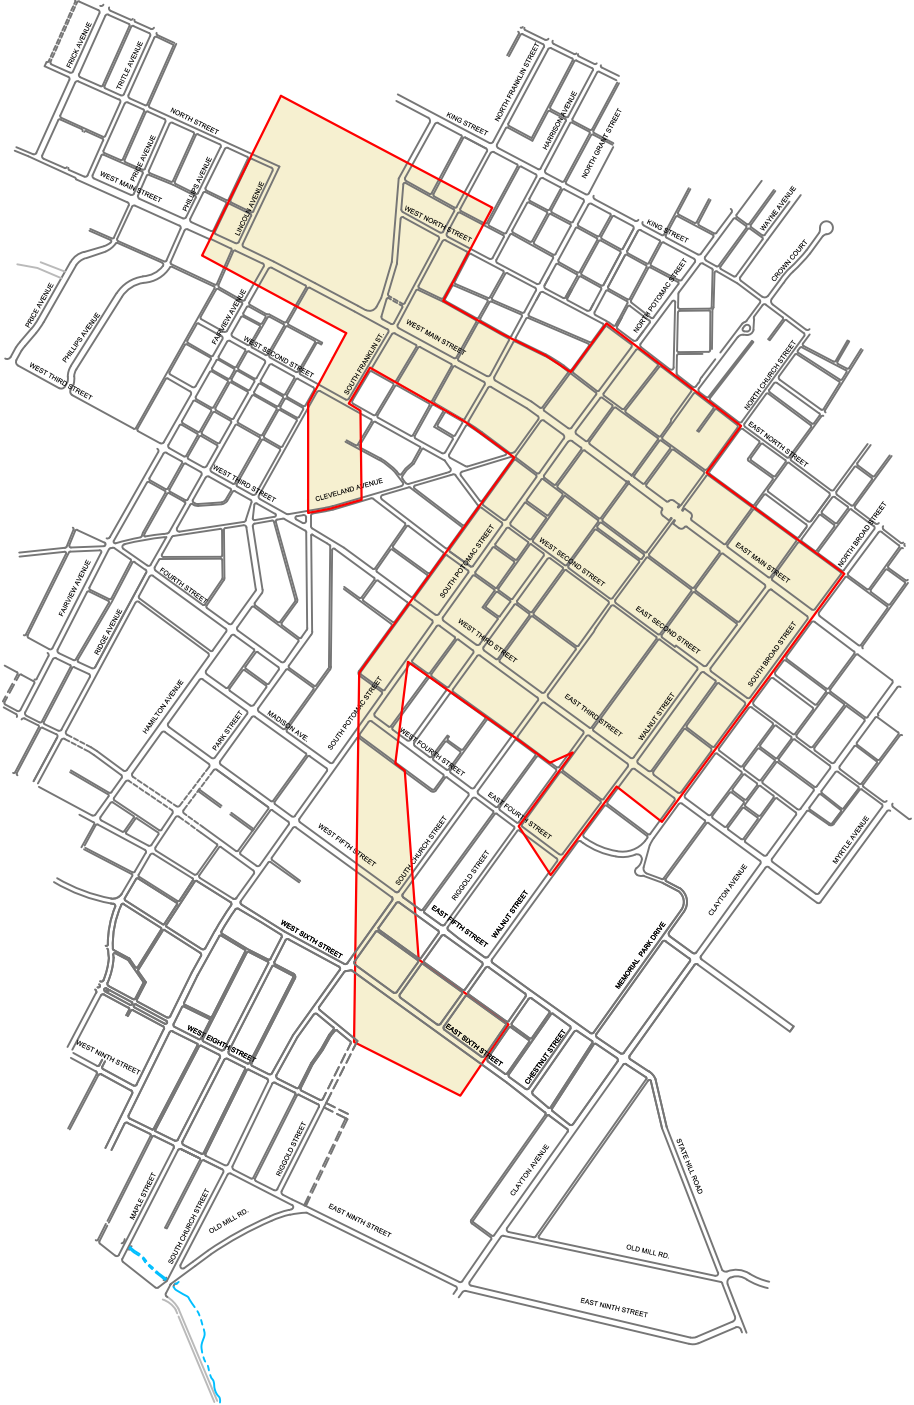

Historical Boundaries Past, Current, and Proposed Borough of Waynesboro Franklin County, Pennsylvania

HISTORICAL BOUNDARY
1886

HISTORICAL BOUNDARY
1957
CURRENT BOUNDARIES

HISTORICAL BOUNDARY
1891

HISTORICAL BOUNDARY
1896

HISTORICAL BOUNDARY
1902

HISTORICAL BOUNDARY
1910

HISTORICAL BOUNDARY
1937

HISTORICAL BOUNDARY
1916

I certify that this is a true and correct copy of the Official Map of Historical Boundaries of the Borough of Waynesboro, Franklin County Pennsylvania, which was adopted by the Borough Council on _____, 2017.